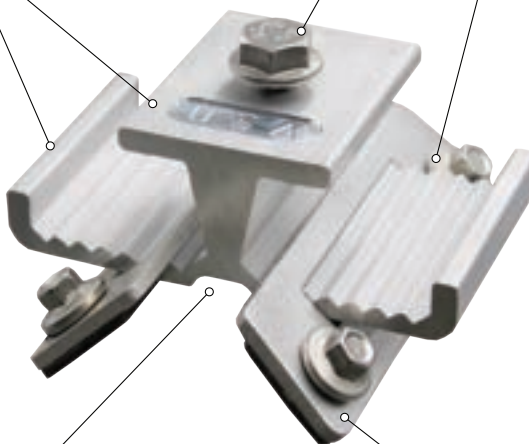

The PowerMount Adjust is the revolutionary product the solar attachment industry has been waiting for. The robust single piece clamp design accompanied by its independent power wings allows the versatility only seen with a Solar Connections International product. Its exceptional design also provides the capability of adjusting to any corrugation or width from 3/4" wide all the way up to 3" wide, and the incorporation of the pre-applied EPDM gaskets assures the ultimate in watertight protection for your roof system application. With the PowerMount Adjust's capability of adjusting to a vast range of shapes and angles, you will be able to ultimately eliminate the need to inventory multiple products, or carry multiple SKUs for your R-Panel, corrugated panel, and non-seamed trapezoidal panel installations.

Proudly Made In The USA!

POWERMOUNT ADJUST

- Single Piece Design Simplifies Installation and Considerably Reduces Your Labor and Installation Costs
- Exceptional capability of adjusting to any corrugation angle or width from 3/4" wide all the way up to 3" wide
- 1 SKU Fits A Majority of All R-Panel and Corrugated Panels
- Designed For Use with our Universal L-Foot-SLT & our Innovative Solar Connections Kit, and all other L-Foot-SLT designs/components

What's Included:

- PowerMount Adjust Bracket
- 2 PowerWings with pre-applied EPDM Gaskets
- 4 Fully Gasketed Fasteners with Stainless Steel Cap
- SCI M8-Bolt 1.25" x 20MM Stainless Steel Flange Bolt

M8-BOLT

- SCI M8-Bolt 1.25" x 20MM Stainless Steel Flange Bolt

KEYSTONE ALIGNMENT PATHWAY

- This features allows for easy installation over additional continuous stiffening ribs located on main corrugations

ATTACHMENT