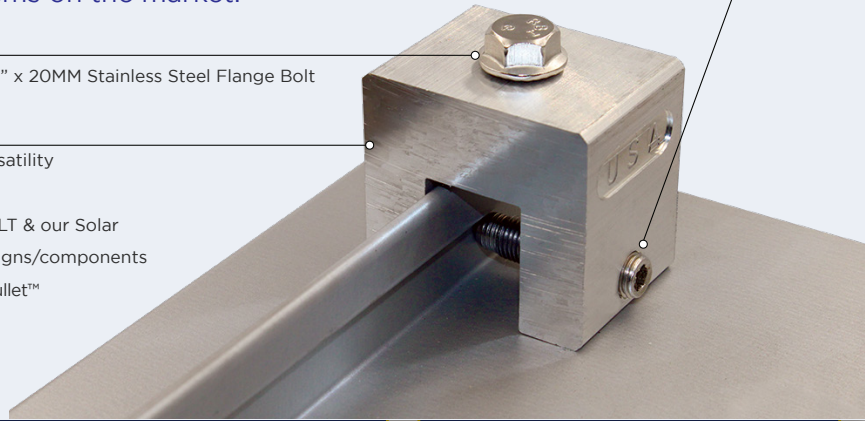

**FOR STANDING SEAM PANEL, AND SEAMED TRAPEZOIDAL PANEL ROOF SYSTEMS**

The Solar Connections International PV Cube Series provides the most versatile standing seam roof clamp system on the market, with the capability of fitting nearly all standing seam roof panel profiles with five simple SKUs, as well as the option to provide one, two, or three stainless steel Silver Bullet™ set screw attachment options. The ability to nearly cover the entire standing seam roof panel industry with a very limited product line has proven extremely beneficial to inventory reduction, and installation processes and procedures across the industry. The PV Cube line is known as the strongest and most robust clamps on the market, providing the ultimate in strength and capability, which is consistent within all of the Solar Connections International product lines that we provide. With the use of our patented stainless steel Silver Bullet™ set screw design, you can rest assured that this installation will not penetrate or pierce your roof panel system, nor mar your panel finish, providing the ultimate in protection of your roofing system application, while installing your solar system installations, avoiding damages to your panel seams which can be recognized with other manufacturer's attachment systems on the market.

**M8-BOLT**

- SCI M8-Bolt 1.25" x 20MM Stainless Steel Flange Bolt

This engraving ensures your product was manufactured with pride, and made in the USA!

**STANDING SEAM PV CUBE**

- Robust Design With Incredible Strength & Versatility
- Competitively Priced
- Designed For Use with our Universal L-Foot-SLT & our Solar Connections Kit, and all other L-Foot-SLT designs/components
- Available with 1, 2, or 3 Stainless Steel Silver Bullet™ Set Screw Configuration
- Our Patented Design Will Not Penetrate Your Panel Seam or Mar Your Panel Finish